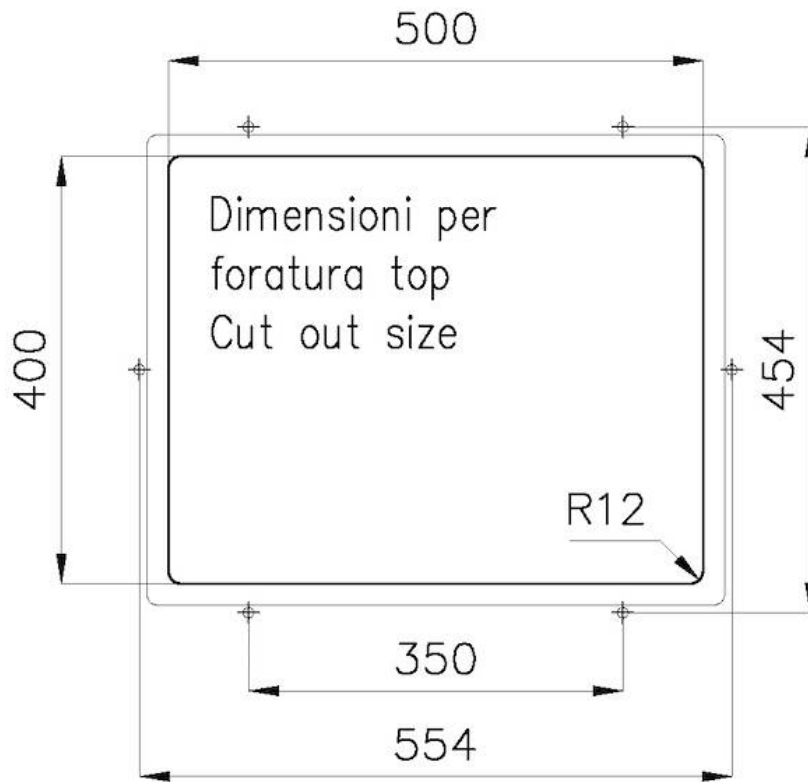

8100 617
POSIZIONATA SUL FONDO / BOTTOM POSITIONING