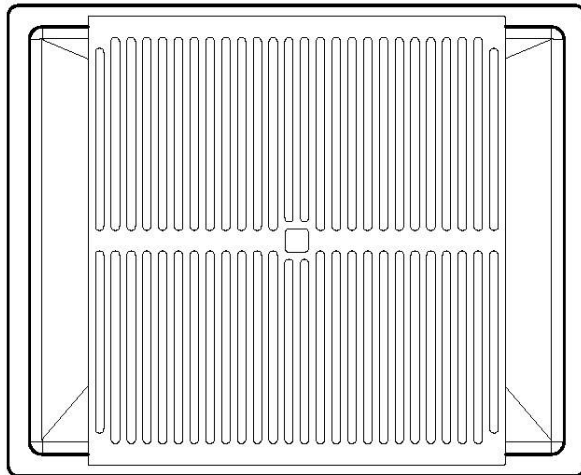

Base 60 cm

Dimensions 540 x 440 mm

Bowl dimension 500 x 400 mm

Width 54 cm

Built-in hole [View technical data sheet](#)

Number of bowls

1 bowl

Standard fittings

Deep bowls

This bowls reach an important depth, over 20 cm, thanks to the advanced production technology, that can be offer great capiciency and practicity in all the washing operations.

Diamond-shape bottom

High thickness

1mm thick steel. A significant thickness, which guarantees the maximum sturdiness and durability.

Perimetral overflow

The overflow is always a security on the Foster sinks that prevents the overflow of water in case of oversights. The perimeter drain solution improves aesthetics thanks to its square and essential shape.

Small radius

Bowls with squared shapes with a modern design and an increased capacity, for a minimal aesthetics connected with an extreme practicity.

TECHNICAL DATA

8100 617
POSIZIONATA A FILO VASCA / EDGE POSITIONING