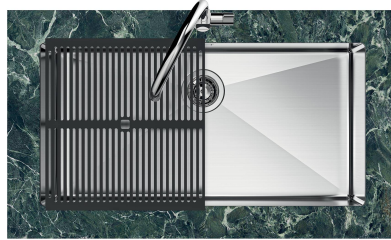

GALLERY

EQUIPMENT

OPTIONAL ACCESSORIES