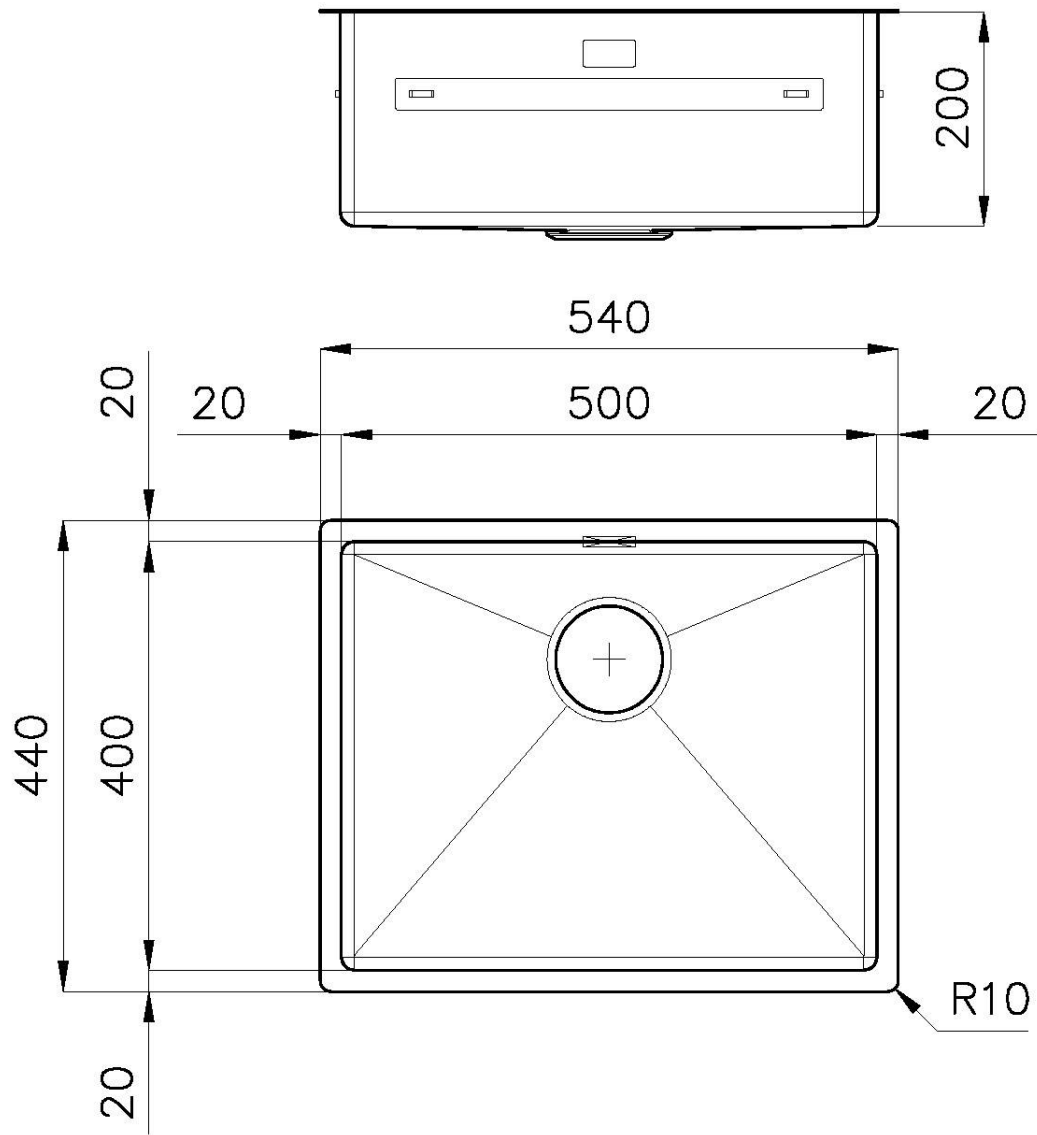

Base 60 cm

Dimensions 540 x 440 mm

Bowl dimension 500 x 400 mm

Width 54 cm

Built-in hole [View technical data sheet](#)

Number of bowls

1 bowl

Standard fittings

High thickness

1mm thick steel. A significant thickness, which guarantees the maximum sturdiness and durability.

Perimetral overflow

The overflow is always a security on the Foster sinks that prevents the overflow of water in case of oversights. The perimeter drain solution improves aesthetics thanks to its square and essential shape.

Small radius

Bowls with squared shapes with a modern design and an increased capacity, for a minimal aesthetics connected with an extreme practicity.

TECHNICAL DATA

8100 617
POSIZIONATA A FILO VASCA / EDGE POSITIONING