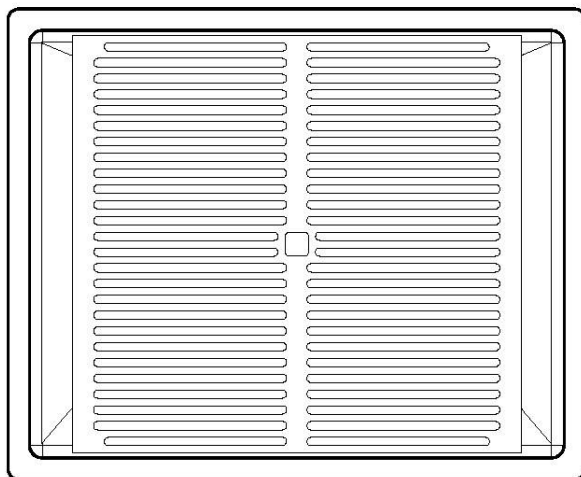

Base 60 cm

Dimensions 540 x 440 mm

Bowl dimension 500 x 400 mm

Width 54 cm

Built-in hole [View technical data sheet](#)

Number of bowls

1 bowl

Standard fittings

Small radius

Bowls with squared shapes with a modern design and an increased capacity, for a minimal aesthetics connected with an extreme practicity.

TECHNICAL DATA

8100 617
POSIZIONATA A FILO VASCA / EDGE POSITIONING